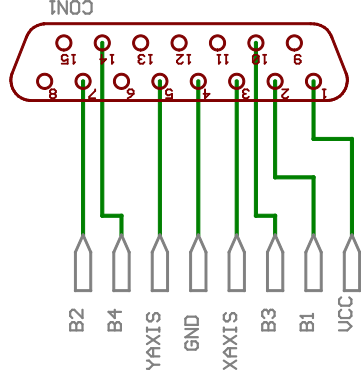

JOYSTICK SWITCHES

BUTTON SWITCHES

DB15 CONNECTOR

Arcade style joystick and button controller.

(c) Copyright 2001 Rod Moffitt <http://rod.moffitt.info>

TITLE: arcadejoy

Document Number:

REV:
A