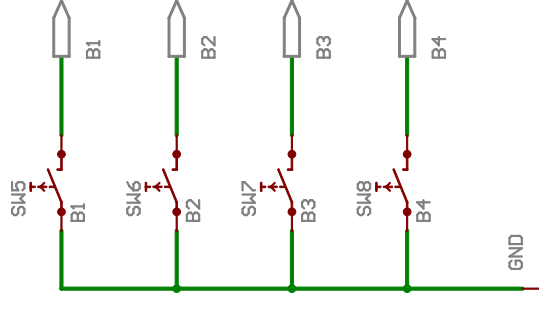

JOYSTICK SWITCHES

BUTTON SWITCHES

DB15 CONNECTOR

Arcade style joystick and button controller.

(c) Copyright 2001 Rod Moffitt <http://rod.moffitt.info>

TITLE: arcadejoy

Document Number:

REV:
A